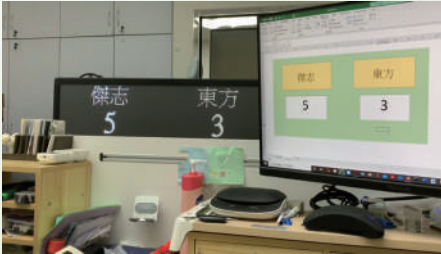

Quick Spec

Display Area	768 x 192 mm
Dimensions (W x L x H)	815 x 240 x 60 mm
Resolution	256 x 64 pixels
Connection	Ethernet Port / 2.4Hz Wifi
Warranty	1 year (carry-in)

Support

Language Display	English / Chinese
Connection	AC 110 - 240 V
Weight	4 kg

Applications

Score Board