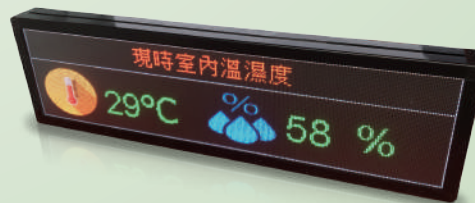

# LED Instant Message Display Signage (Digital IP Clock)

MEGA-3000 is a network-connected LED message display sign for indoor installation.

- Programmable via WiFi
- Real-time weather info feed from HK weather info websites
- High brightness with full-color LED display for optimal visibility
- Support NTP (network time protocol) for most accurate time display
- Support temp sensor as indoor thermometer
- Easy text upload as instant message display board

## What can it display?

1. Time Clock
2. Date
3. Weather Forecast
4. Instant Temperature & Humidity information
5. UV & AQI Index
6. Instant Messenger
7. Score Board
8. Other Information (negotiable)